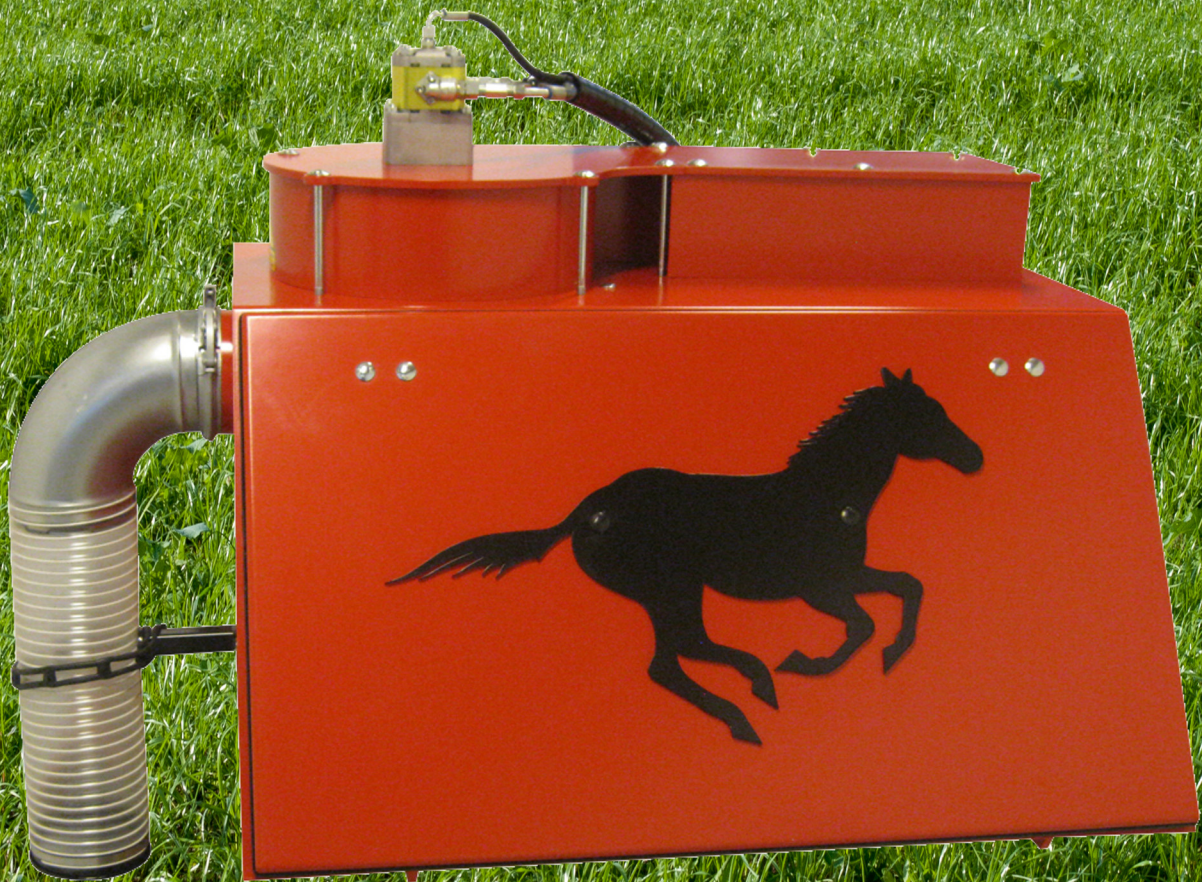

SCANMEK HORSE MANURE VACCUM

The vaccum facillitates the collection and cleaning of horse droppings. It is ideal for riding schools, horse shows and exhibitions.

Capacity: 200 ltr
Connection: 2 x 1/2" + return
Oil requirement: 30 ltr/min