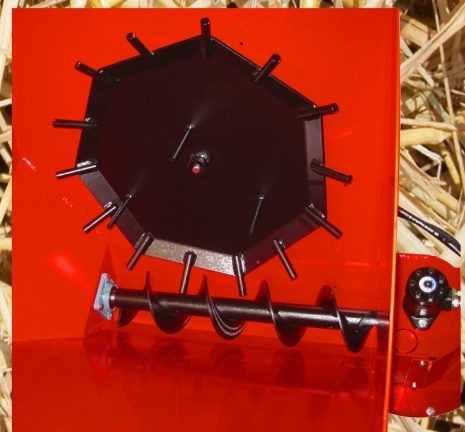

SCANMEK STRAW SPREADER

The spreader is designed to evenly distribute straw in resting stalls in cattle sheds. It is also ideal for spreading straws on the floors at poultry farms.

The spreader can be equipped with scraper and side-mounted brush, allowing it to scrape slatted flooring and brush stalls in a single operation.

The shovel contains a stirrer which prevents clumping of the material.

Connection: 2 x 1/2"
Oil requirement: 30 ltr/min.

ScanMek

ScanMek ApS • Askevej 7 • 6940 Lem St. • Denmark
Tlf. 70707851 • www.scanmek.com • info@scanmek.com